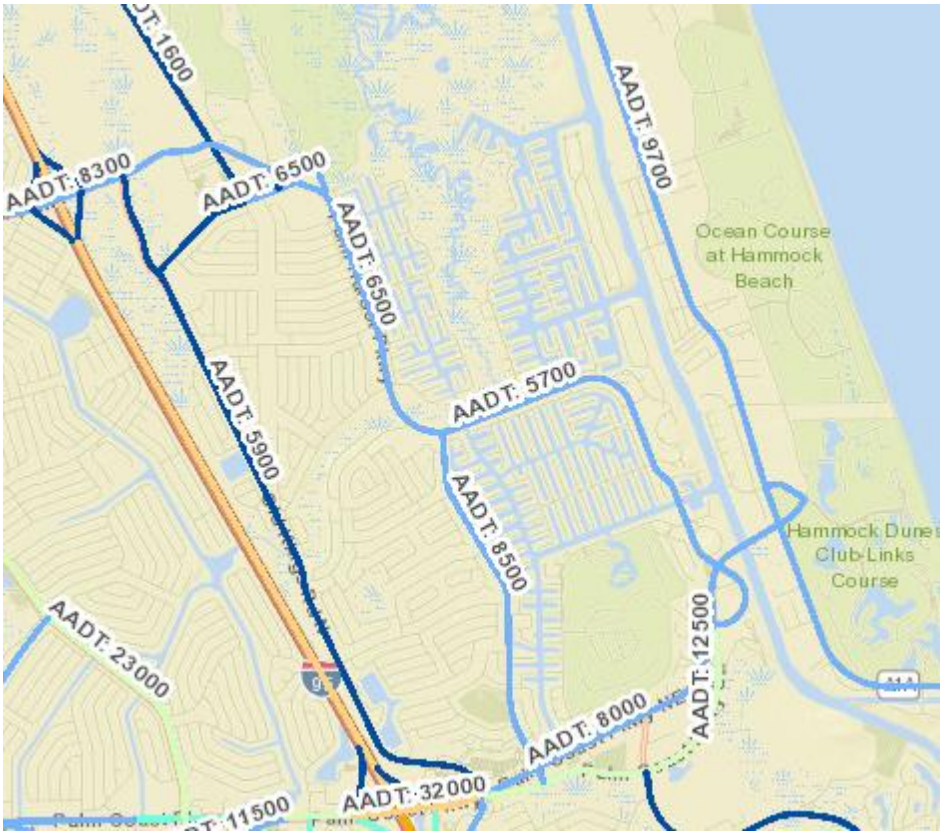

FDOT TRAFFIC ONLINE DATA PULLED 12-08-2024

- Florida Park Drive 8,500 cars per day
- Palm Coast Parkway (east bound) 8,000 cars per day
- Palm Coast Parkway (west bound) 12,500 cars per day
- Palm Harbor Parkway (east of FL PK DR) 5,700 cars per day
- Palm Harbor Parkway (west of FL PK DR) 6,500 cars per day